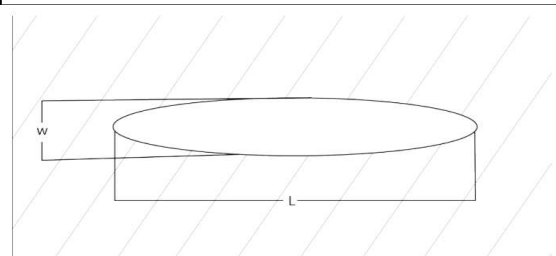

Sovitron Interior Pvt.Ltd.

Model Name

Disc Oval Recessed /DLADSOVDRD-20

Description

Architectural Light

Technical description

Image

Dimension	Custom Dimension H=60/90/95mm
Frame	Aluminium
Color Tempertaure	5700K
Power	20W
Total Luminous Flux	2000 lm
Efficacy	100 lm/W
IP rating	50
Color Rendering	≥80
Mounting	Pendant
Optics	White Opal Diffuser
Dimming	NON-Dimmable
Operating Voltage	220-240 VAC
Standard Lifetime	L70 minimum at 50,000 burning hours

Dimension diagram

Height-60/90

Custom dimension, coating and installation
available upon request

Remarks:-

Address: Plot #7 Saroorpur-Nangla Industrial Area,Ballabgarh-Sohna Road,Faridabad-121005
Email: info@sovitron.com